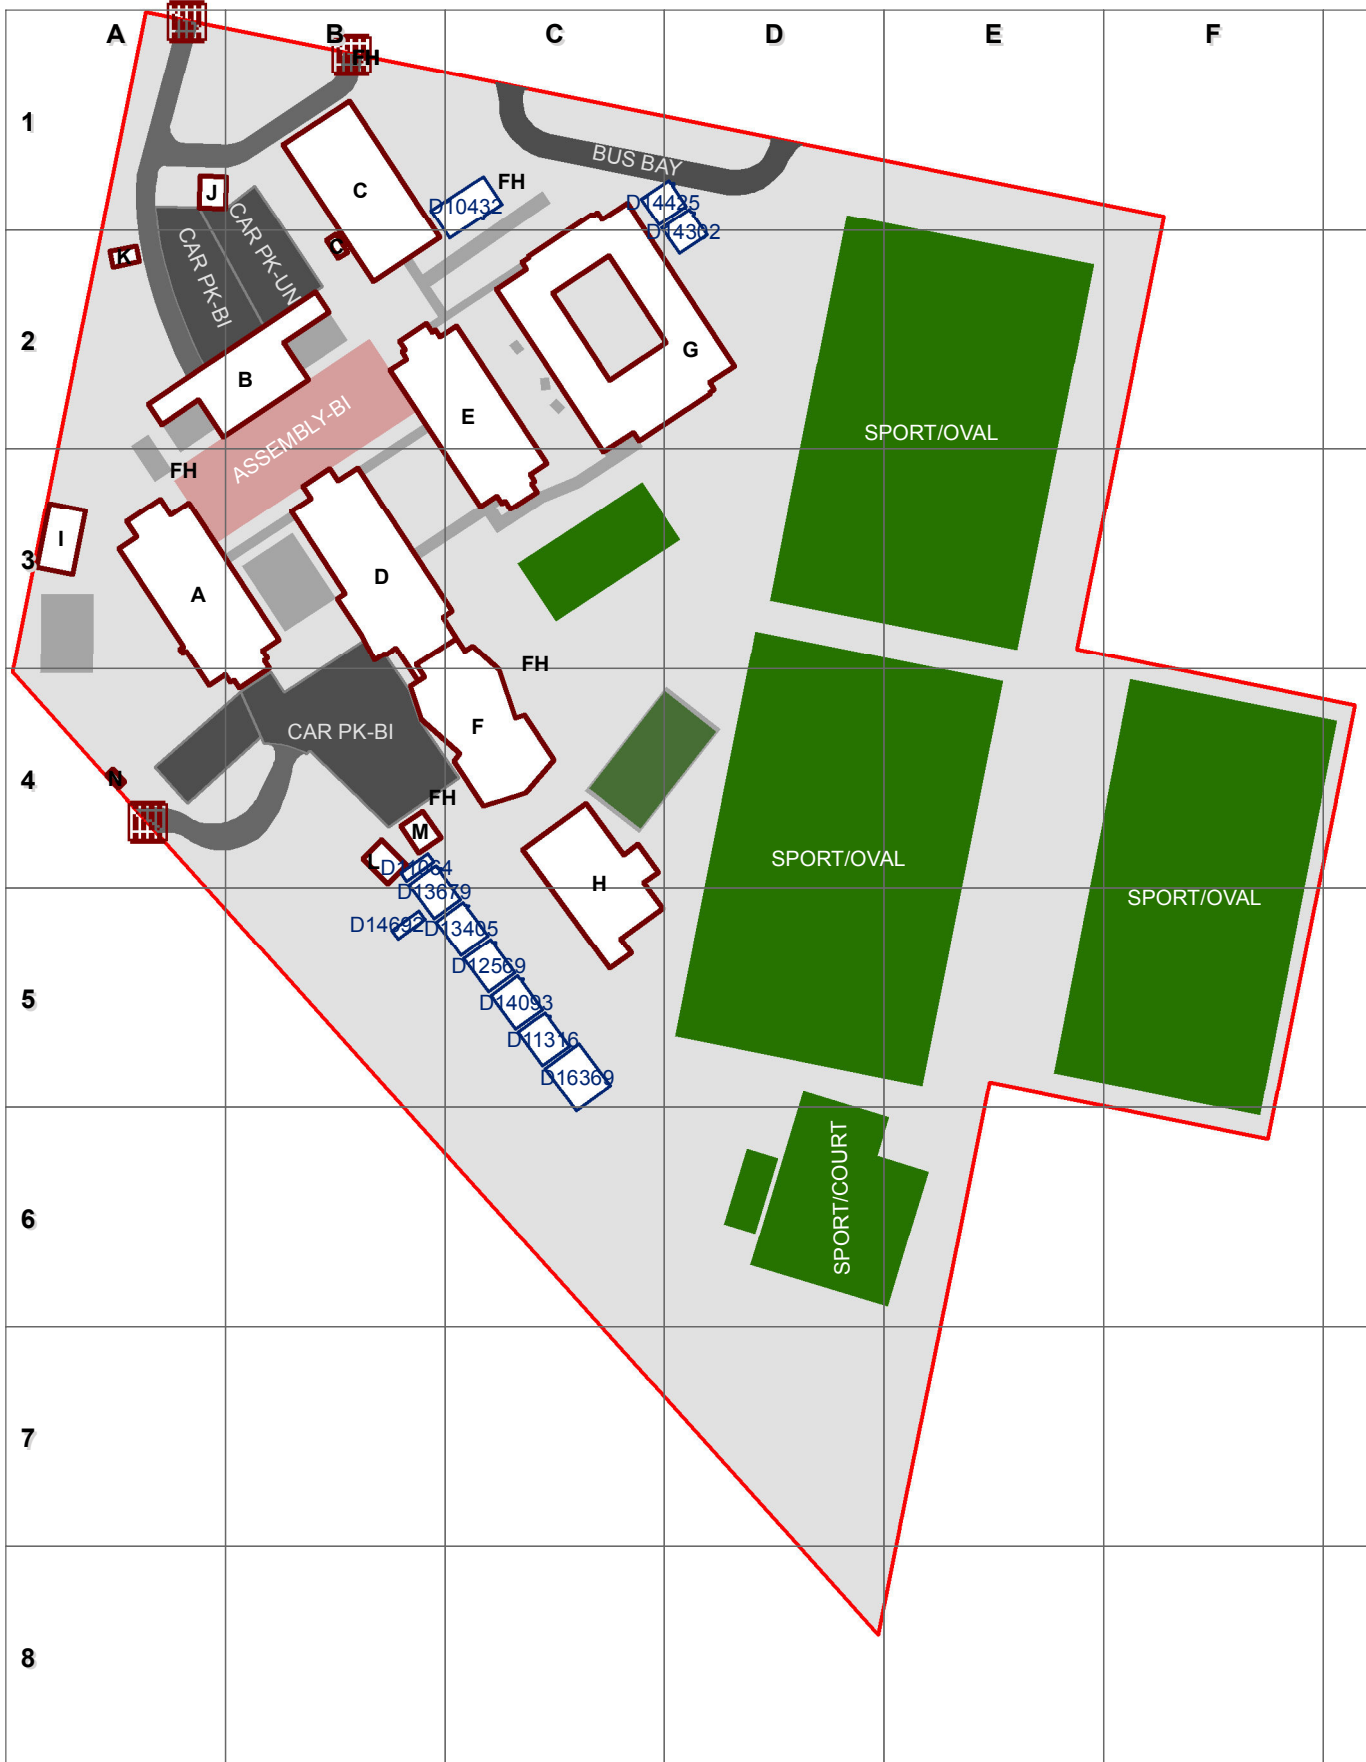

8260 - Bonnyrigg High School  
Site Plan (11555)

# 8260 - Bonnyrigg High School

Technological & Applied Studies/General Learning (B00A) - Basement 1 (Room Function)